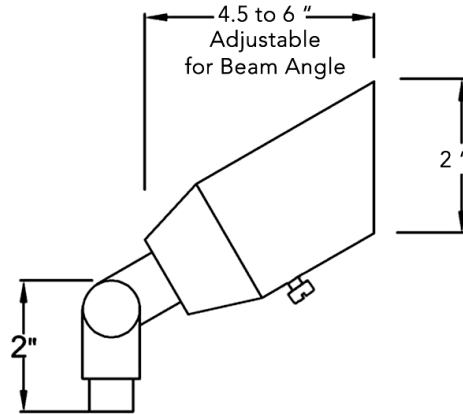

LFLD-5W-30K-BZ

12V LED DIRECTIONAL LIGHT-SOLID BRASS

ELECTRICAL SPECIFICATIONS:

- Voltage: 12VAC/DC
- Wattage: 5W
- Efficacy: 80LM/W

HOUSING SPECIFICATIONS:

- Solid Brass Antique Bronze Finish
- Silicon-filled wire nuts
- 8-1/2" Non-metallic spike
- 3FT. SPT-2 16AWG Lead Wire
- IP rating: IP67, Suitable for wet Locations

CERTIFICATIONS:

DIMENSIONS:

MODEL	WATTS	VOLTAGE	LUMENS	COLOR TEMP
LFLD-5W-30K-BZ	5W	12VAC/DC	400LM	3000K

ACCESSORIES INCLUDED:

LIGHTING SPECIFICATIONS:

- LED Source: CREE COB Technology (Non-Dimmable)
- Lens: Magnifying Glass Lens Adjusts Beam Angle from 90° to 10°
- Total lumens: 400LM
- Color temperature: 3000K
- Beam angle: 90° to 10° Adjustable with Telescopic Hood